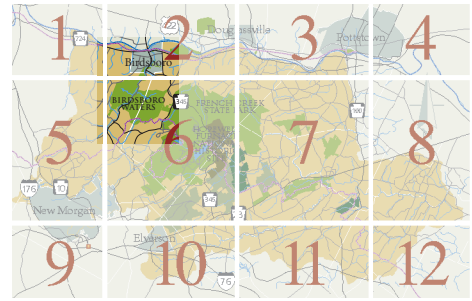

HOPEWELL BIG WOODS

Berks & Chester Counties, Pennsylvania

hopewellbigwoods.org
info@hopewellbigwoods.org
 610-582-8773

MAP KEY:

Hopewell Big Woods	Highways/Roads	Waterways	Major Lakes	Camping
County Boundaries	Major Highway Exits	Federal Park	Visitor Center/ Tourist Information	Public Restrooms
Municipal Boundaries	Road Closed	State, County, Municipal Park	Historic Attraction	Rock Climbing Area
Borough	Schuylkill Water Trail	State Game Lands (S.G.L.)	Picnic Area	Boat Launch Area
Village Center/Crossroads	Existing Regional Trail	Conservation Organization Nature Preserve	Parking	

Birdsboro