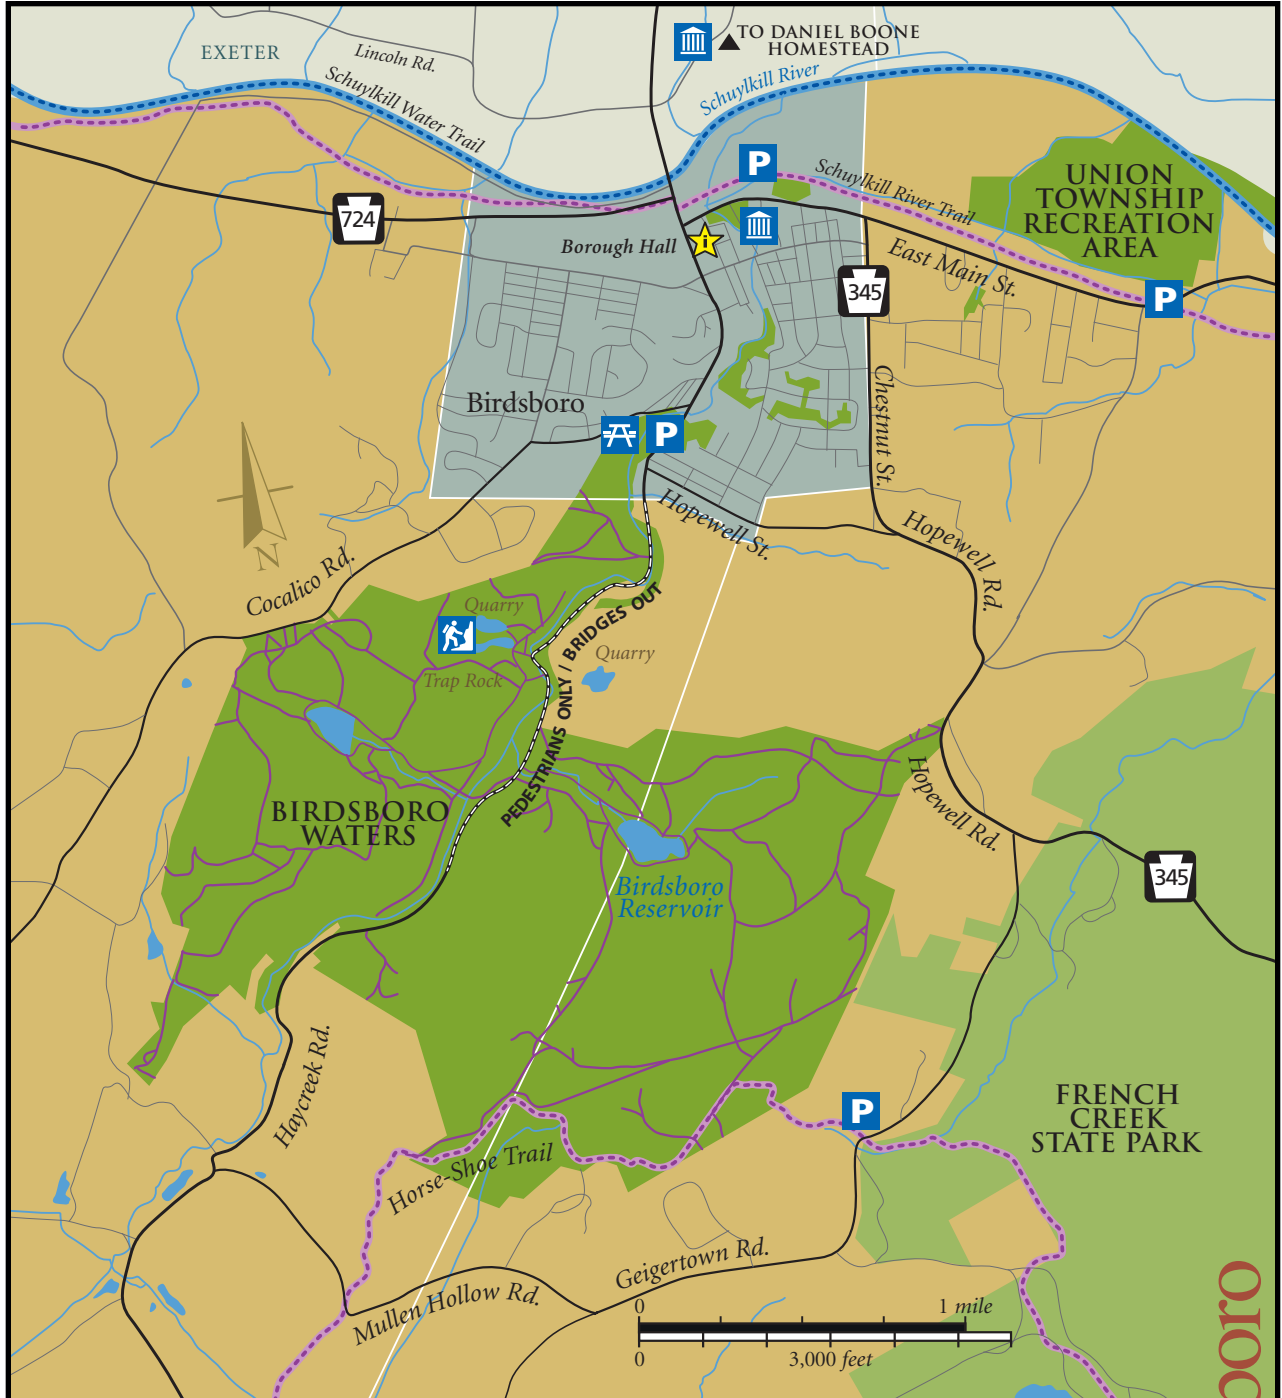

HOPEWELL BIG WOODS

Berks & Chester Counties, Pennsylvania

hopewellbigwoods.org
info@hopewellbigwoods.org
 610-582-8773

MAP KEY:

Hopewell Big Woods	Highways/Roads	Waterways	Major Lakes	Camping
County Boundaries	Major Highway Exits	Federal Park	Visitor Center/ Tourist Information	Public Restrooms
Municipal Boundaries	Road Closed	State, County, Municipal Park	Historic Attraction	Rock Climbing Area
Borough	Schuylkill Water Trail	State Game Lands (S.G.L.)	Picnic Area	Boat Launch Area
Village Center/Crossroads	Existing Regional Trail	Conservation Organization Nature Preserve	Parking	

Birdsboro