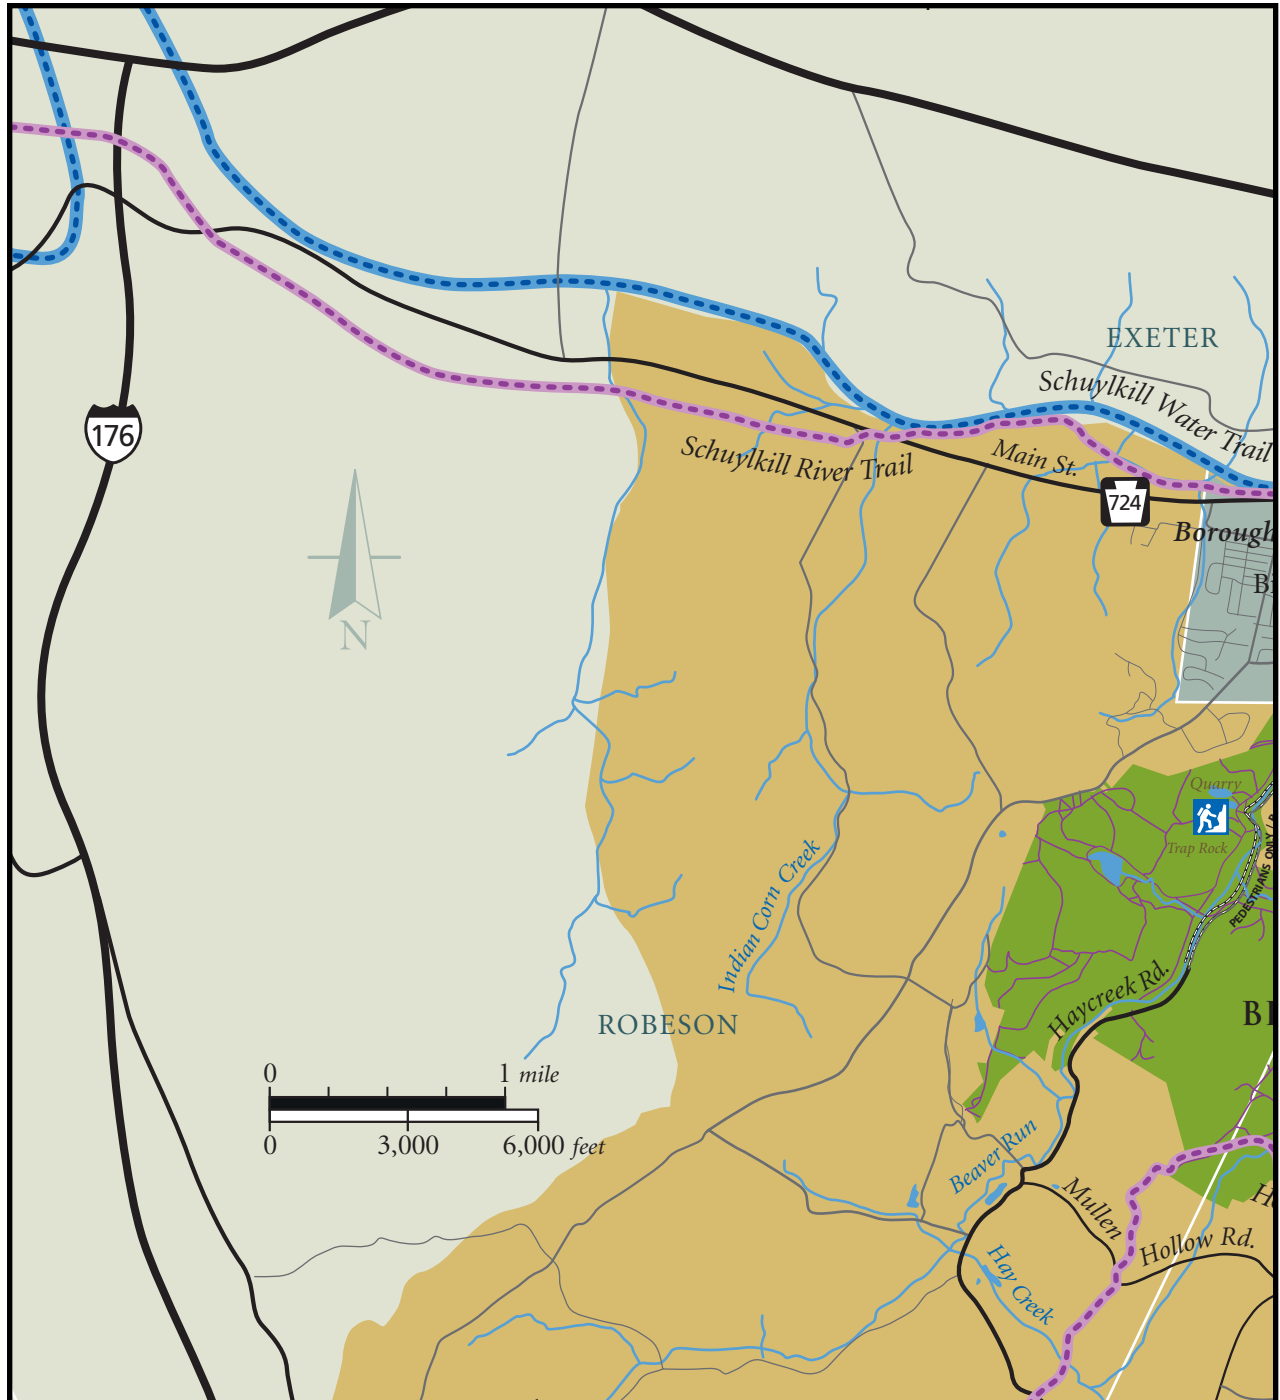

# HOPEWELL BIG WOODS

Berks & Chester Counties, Pennsylvania

hopewellbigwoods.org  
 info@hopewellbigwoods.org  
 610-582-8773

<b>MAP KEY:</b>	Hopewell Big Woods	Highways/Roads	Waterways	Major Lakes	Camping
	County Boundaries	Major Highway Exits	Federal Park	Visitor Center/ Tourist Information	Public Restrooms
	Municipal Boundaries	Road Closed	State, County, Municipal Park	Historic Attraction	Rock Climbing Area
	Borough	Schuylkill Water Trail	State Game Lands (S.G.L.)	Picnic Area	Boat Launch Area
	Village Center/Crossroads	Existing Regional Trail	Conservation Organization Nature Preserve	Parking	