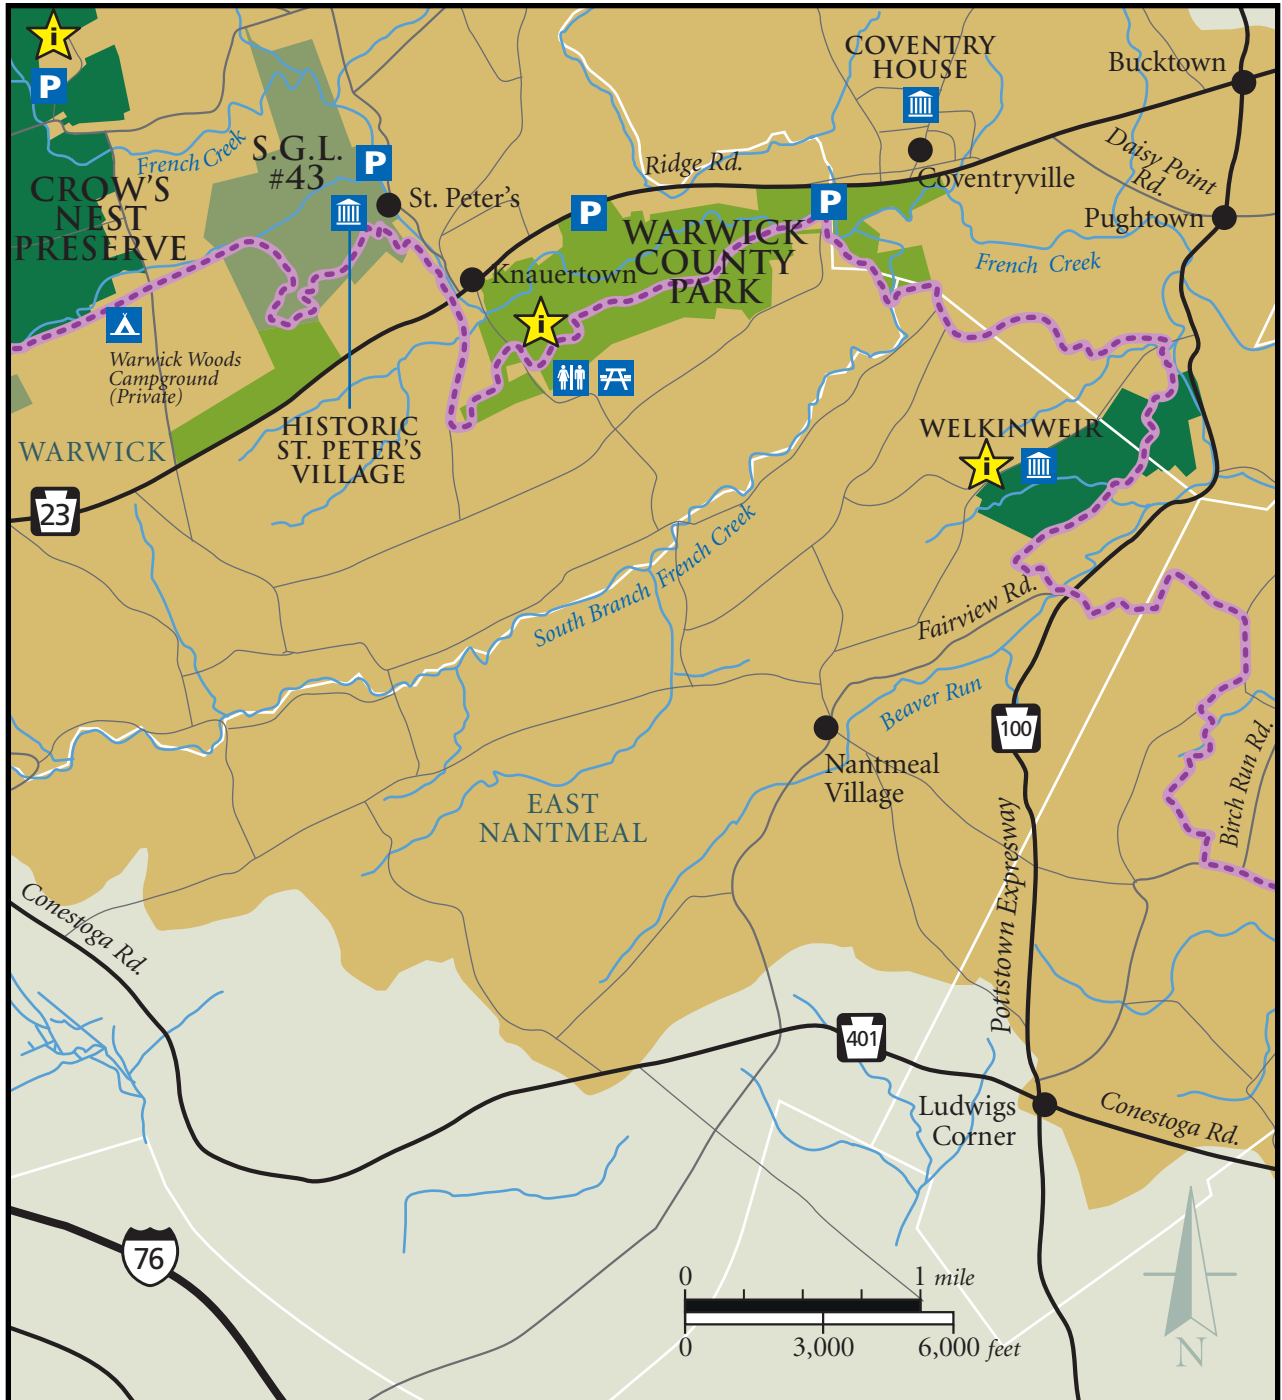

HOPEWELL BIG WOODS

Berks & Chester Counties, Pennsylvania

hopewellbigwoods.org

info@hopewellbigwoods.org

610-582-8773

MAP KEY:	Hopewell Big Woods	Highways/Roads	Waterways	Major Lakes	Camping
	County Boundaries	Major Highway Exits	Federal Park	Visitor Center/ Tourist Information	Public Restrooms
	Municipal Boundaries	Road Closed	State, County, Municipal Park	Historic Attraction	Rock Climbing Area
	Borough	Schuylkill Water Trail	State Game Lands (S.G.L.)	Picnic Area	Boat Launch Area
	Village Center/Crossroads	Existing Regional Trail	Conservation Organization Nature Preserve	Parking	