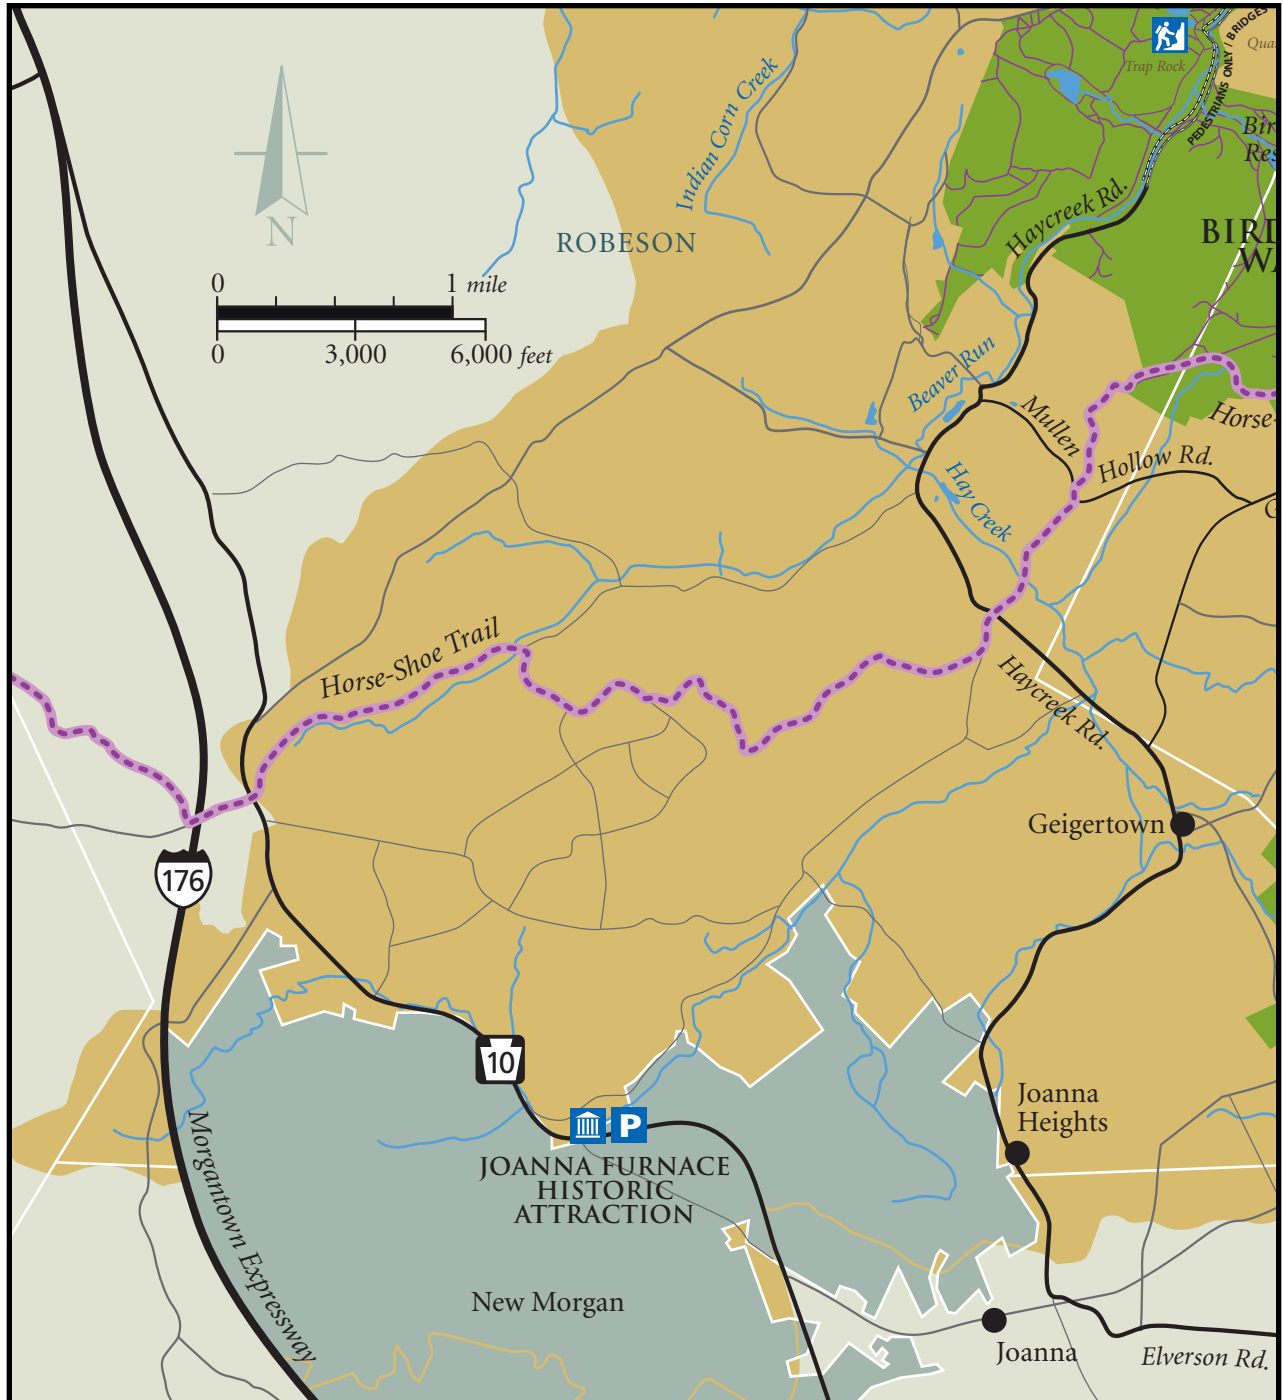

HOPEWELL BIG WOODS

Berks & Chester Counties, Pennsylvania

hopewellbigwoods.org
info@hopewellbigwoods.org
 610-582-8773

MAP KEY:

Hopewell Big Woods	Highways/Roads	Waterways	Major Lakes	Camping
County Boundaries	Major Highway Exits	Federal Park	Visitor Center/Tourist Information	Public Restrooms
Municipal Boundaries	Road Closed	State, County, Municipal Park	Historic Attraction	Rock Climbing Area
Borough	Schuylkill Water Trail	State Game Lands (S.G.L.)	Picnic Area	Boat Launch Area
Village Center/Crossroads	Existing Regional Trail	Conservation Organization Nature Preserve	Parking	