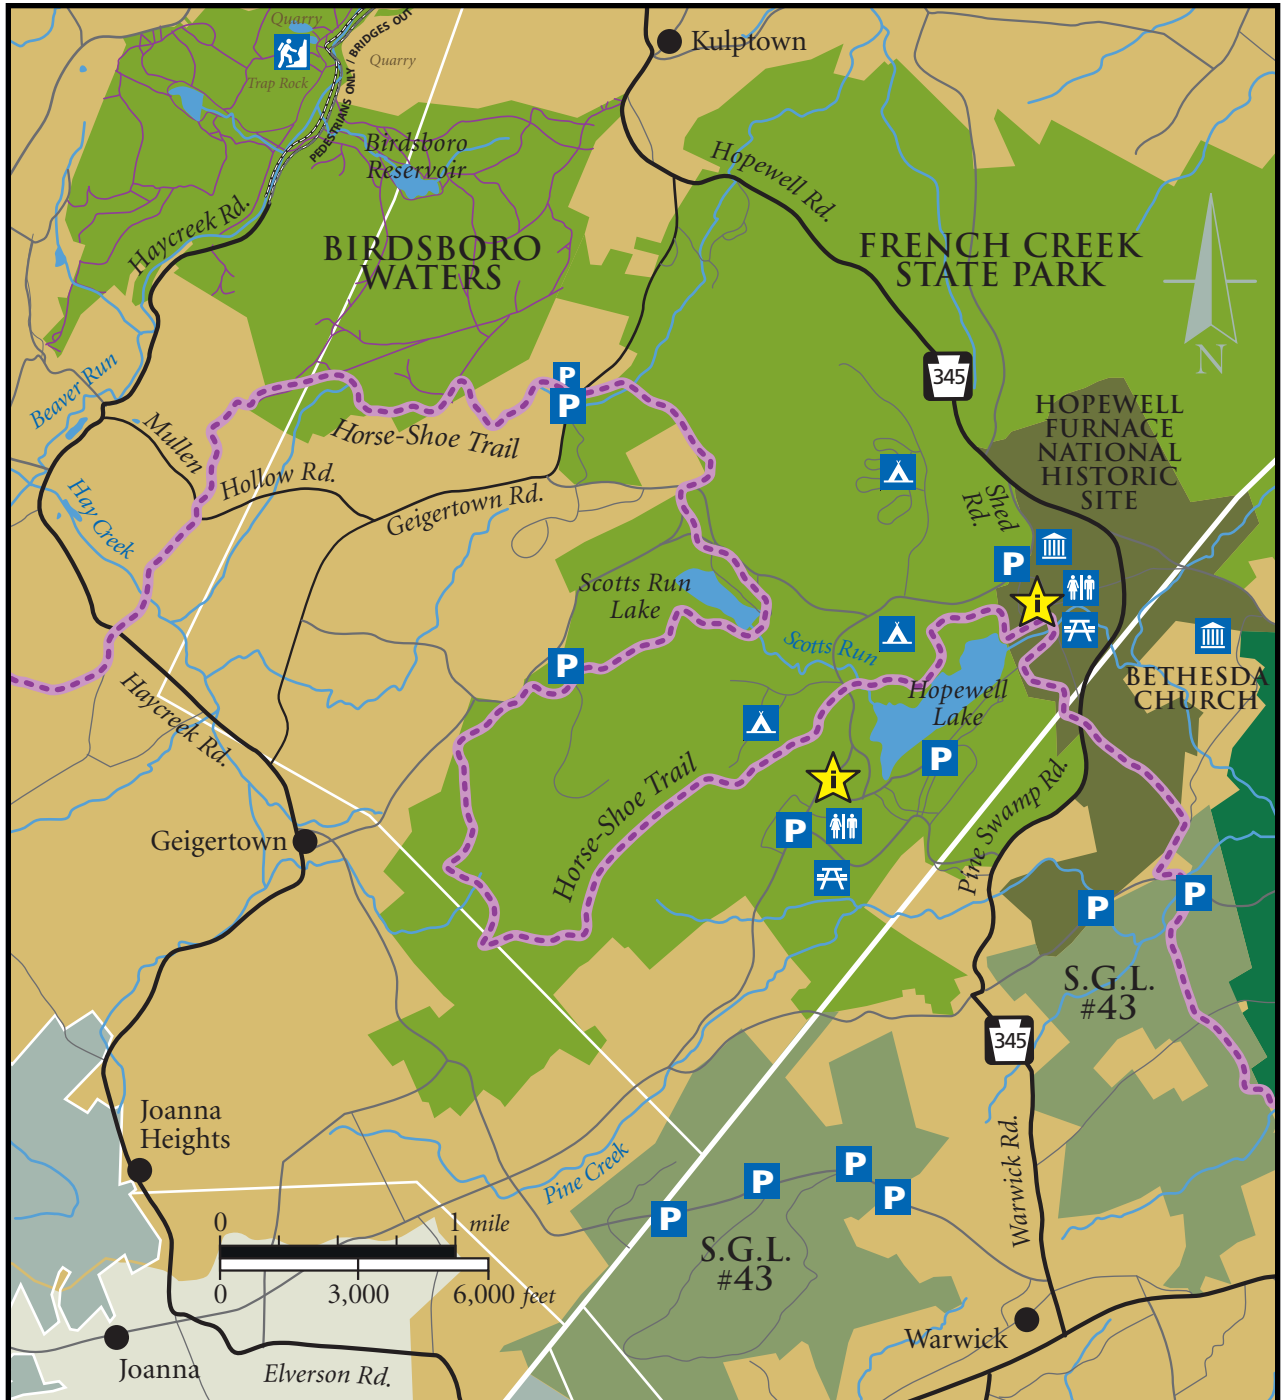

# HOPEWELL BIG WOODS

Berks & Chester Counties, Pennsylvania

hopewellbigwoods.org  
 info@hopewellbigwoods.org  
 610-582-8773

**MAP KEY:**

Hopewell Big Woods	Highways/Roads	Waterways	Major Lakes	Camping
County Boundaries	Major Highway Exits	Federal Park	Visitor Center/ Tourist Information	Public Restrooms
Municipal Boundaries	Road Closed	State, County, Municipal Park	Historic Attraction	Rock Climbing Area
Borough	Schuylkill Water Trail	State Game Lands (S.G.L.)	Picnic Area	Boat Launch Area
Village Center/Crossroads	Existing Regional Trail	Conservation Organization Nature Preserve	Parking	

6