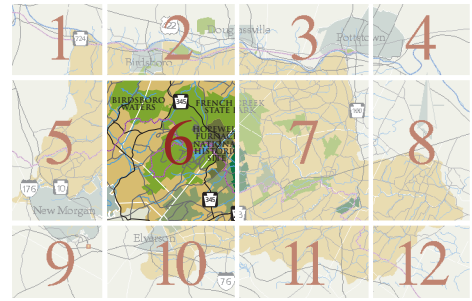

# HOPEWELL BIG WOODS

Berks & Chester Counties, Pennsylvania

hopewellbigwoods.org  
 info@hopewellbigwoods.org  
 610-582-8773

**MAP KEY:**

Hopewell Big Woods	Highways/Roads	Waterways	Major Lakes	Camping
County Boundaries	Major Highway Exits	Federal Park	Visitor Center/ Tourist Information	Public Restrooms
Municipal Boundaries	Road Closed	State, County, Municipal Park	Historic Attraction	Rock Climbing Area
Borough	Schuylkill Water Trail	State Game Lands (S.G.L.)	Picnic Area	Boat Launch Area
Village Center/Crossroads	Existing Regional Trail	Conservation Organization Nature Preserve	Parking	