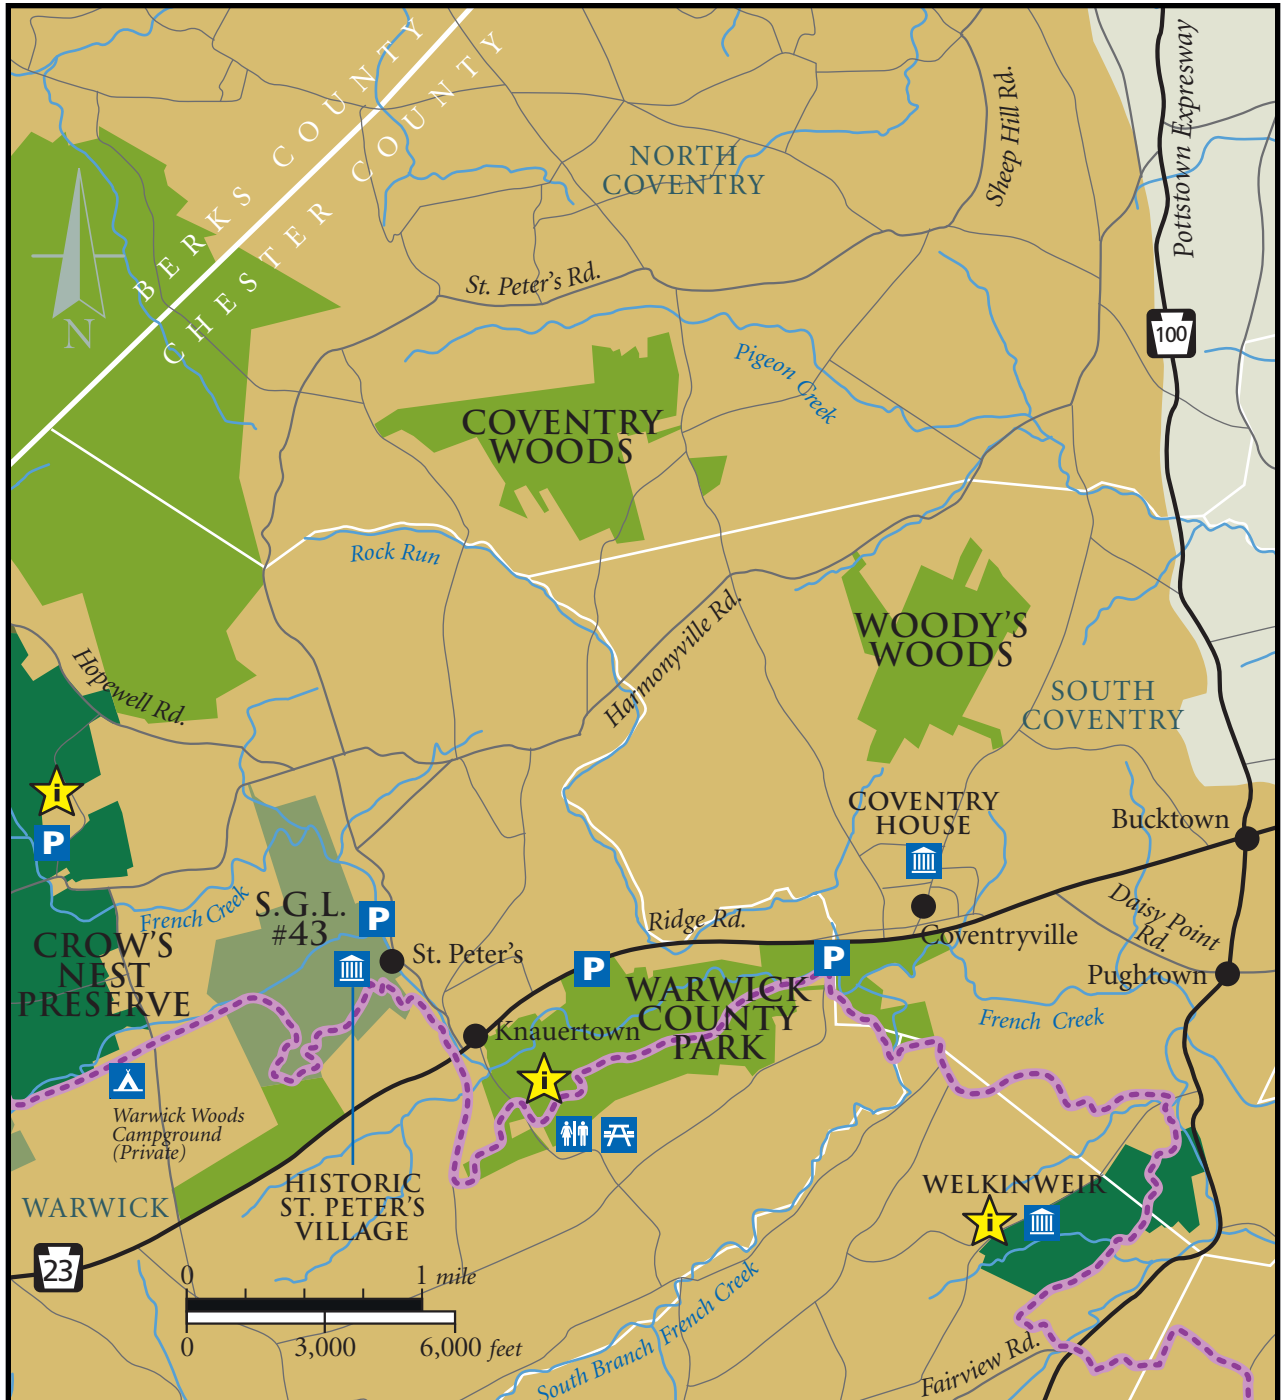

HOPEWELL BIG WOODS

Berks & Chester Counties, Pennsylvania

hopewellbigwoods.org
info@hopewellbigwoods.org
 610-582-8773

MAP KEY:

Hopewell Big Woods	Highways/Roads	Waterways	Major Lakes	Camping
County Boundaries	Major Highway Exits	Federal Park	Visitor Center/ Tourist Information	Public Restrooms
Municipal Boundaries	Road Closed	State, County, Municipal Park	Historic Attraction	Rock Climbing Area
Borough	Schuylkill Water Trail	State Game Lands (S.G.L.)	Picnic Area	Boat Launch Area
Village Center/Crossroads	Existing Regional Trail	Conservation Organization Nature Preserve	Parking	