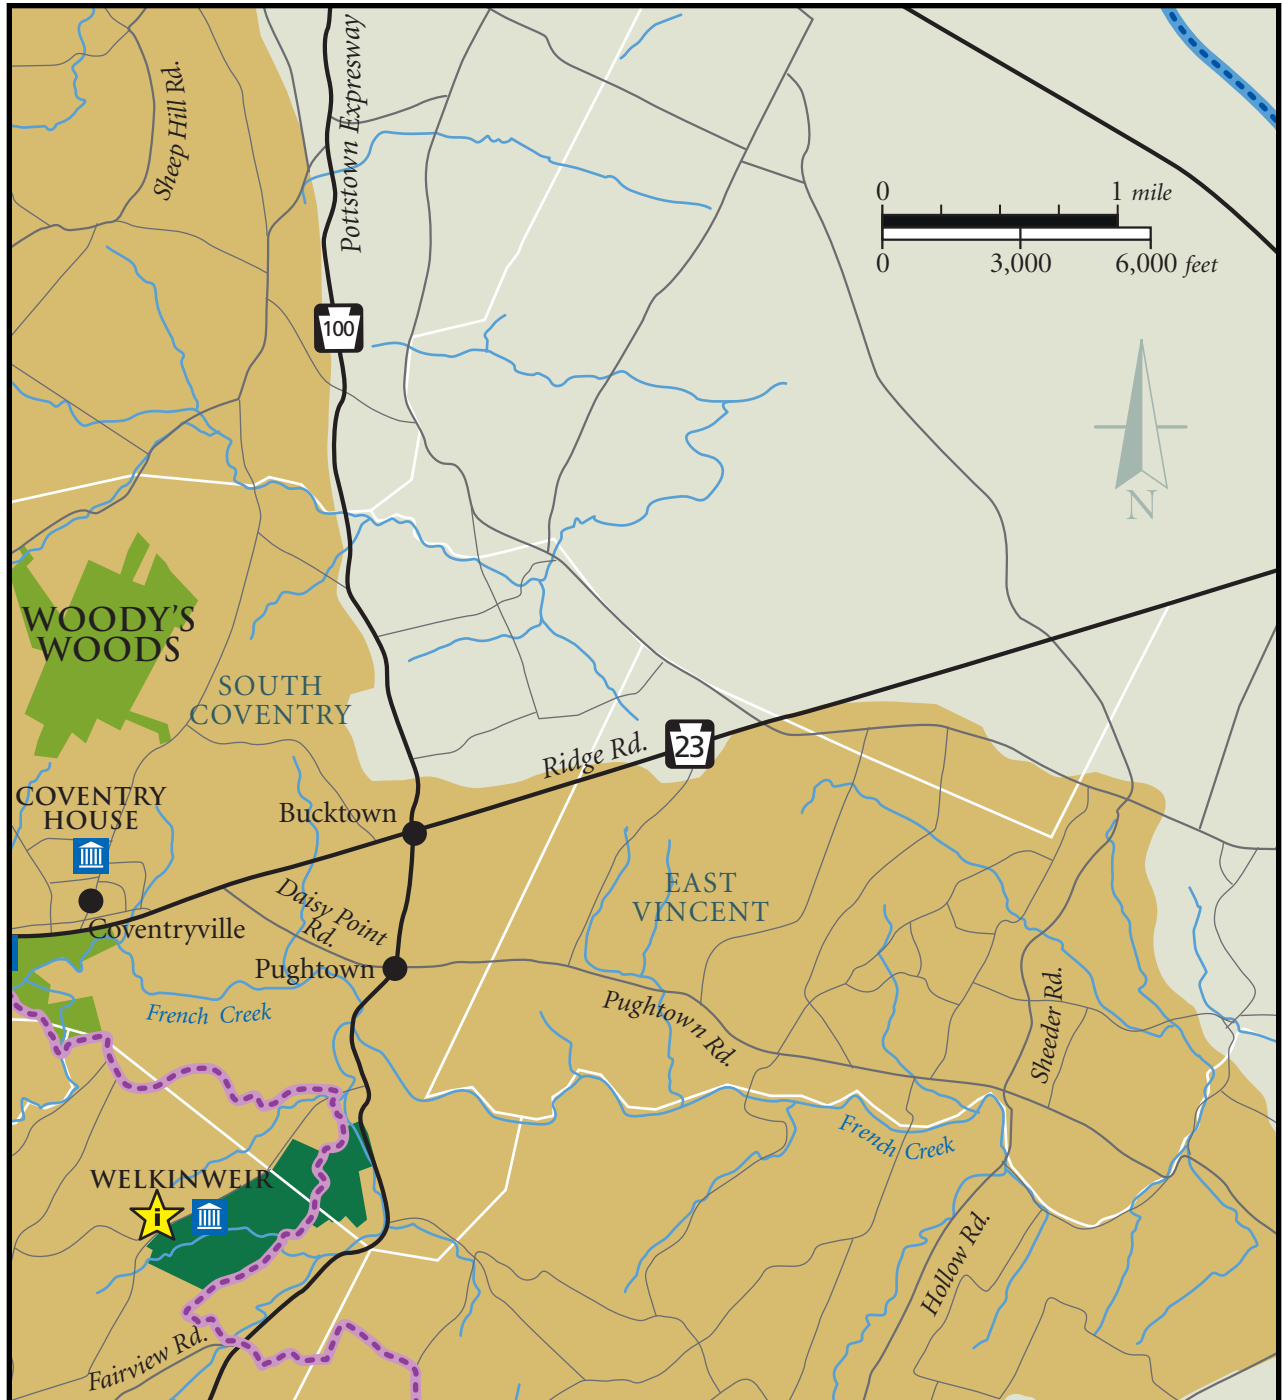

HOPEWELL BIG WOODS

Berks & Chester Counties, Pennsylvania

hopewellbigwoods.org
info@hopewellbigwoods.org
 610-582-8773

MAP KEY:

- | | | | | |
|---------------------------|-------------------------|--|--|--------------------|
| Hopewell Big Woods | Highways/Roads | Waterways | Major Lakes | Camping |
| County Boundaries | Major Highway Exits | Federal Park | Visitor Center/
Tourist Information | Public Restrooms |
| Municipal Boundaries | Road Closed | State, County, Municipal Park | Historic Attraction | Rock Climbing Area |
| Borough | Schuylkill Water Trail | State Game Lands (S.G.L.) | Picnic Area | Boat Launch Area |
| Village Center/Crossroads | Existing Regional Trail | Conservation Organization
Nature Preserve | Parking | |