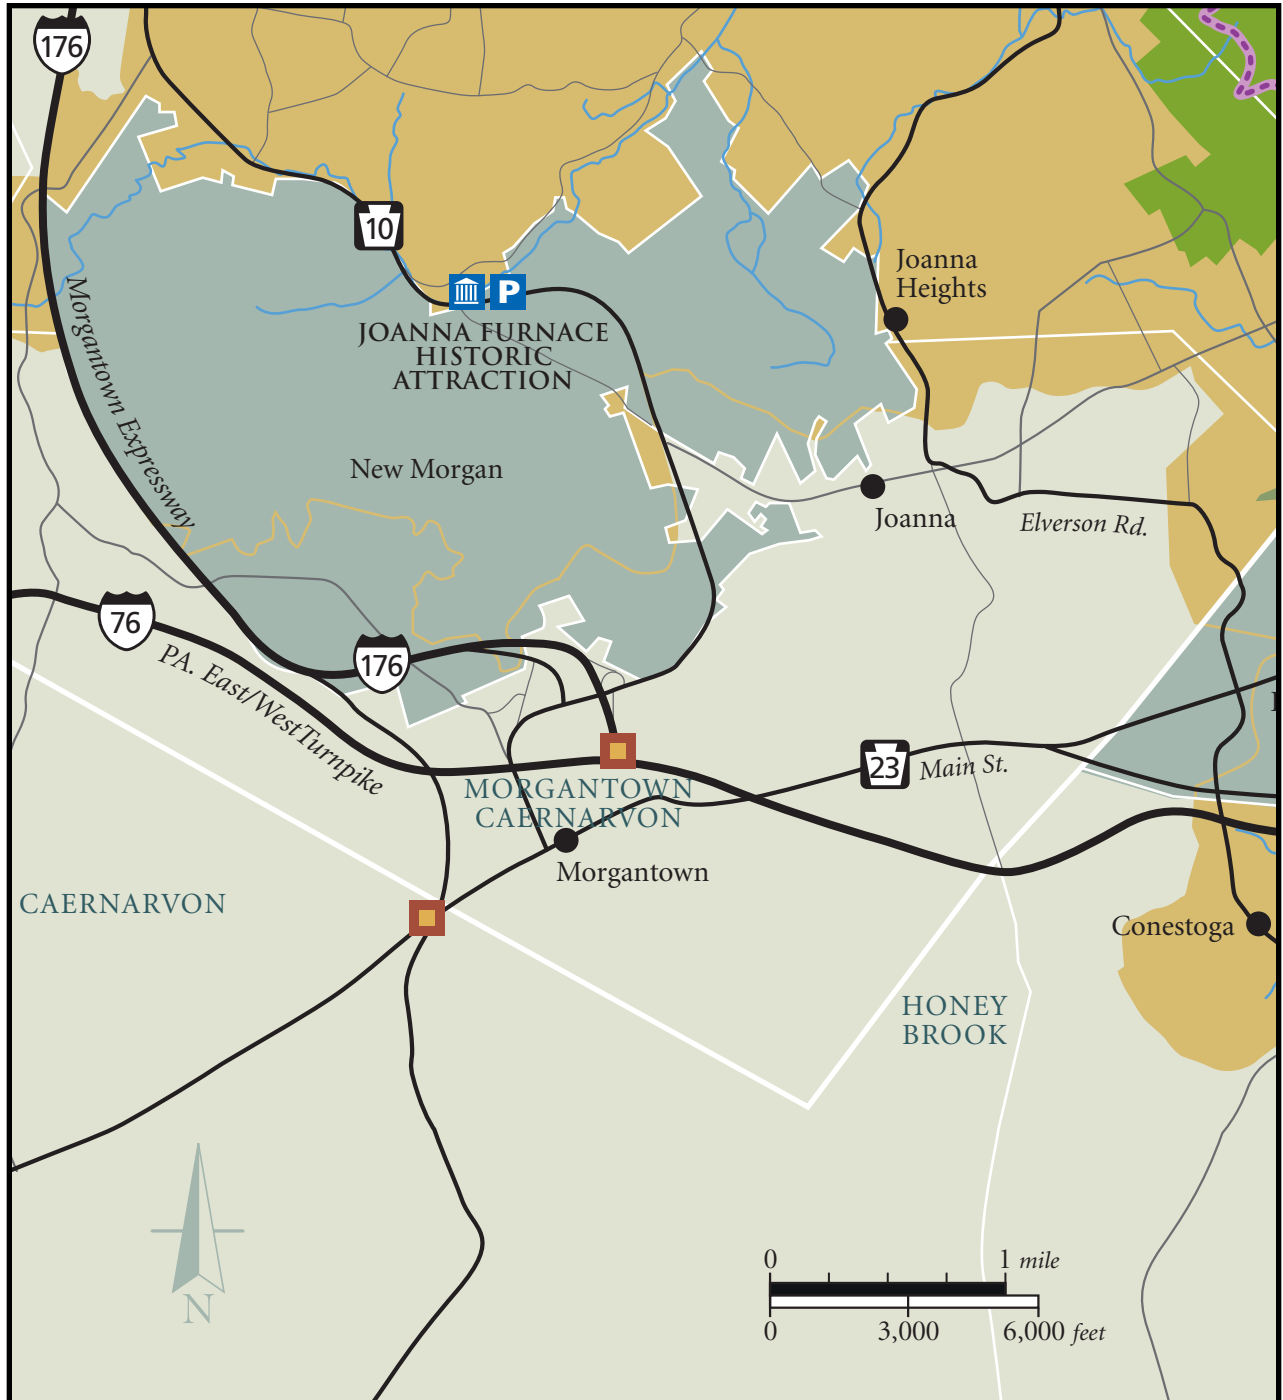

HOPEWELL BIG WOODS

Berks & Chester Counties, Pennsylvania

hopewellbigwoods.org
info@hopewellbigwoods.org
 610-582-8773

MAP KEY:

Hopewell Big Woods	Highways/Roads	Waterways	Major Lakes	Camping
County Boundaries	Major Highway Exits	Federal Park	Visitor Center/ Tourist Information	Public Restrooms
Municipal Boundaries	Road Closed	State, County, Municipal Park	Historic Attraction	Rock Climbing Area
Borough	Schuylkill Water Trail	State Game Lands (S.G.L.)	Picnic Area	Boat Launch Area
Village Center/Crossroads	Existing Regional Trail	Conservation Organization Nature Preserve	Parking	